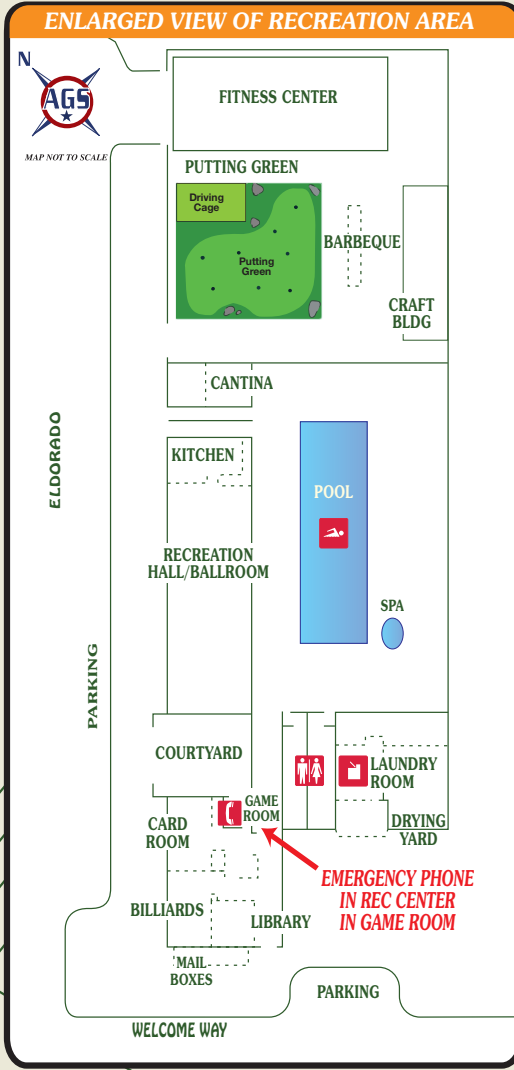

RENEWAL BY 10:00 AM
CHECK-OUT 11:00 AM

LEGEND

- DUMP STATION
- PET GATE
- AREA FOR PETS ONLY

SPEED LIMIT 10 MPH

Trash pickup Monday and Thursday

Western Way RV Resort
3100 S. Kinney Road
Tucson, AZ 85713